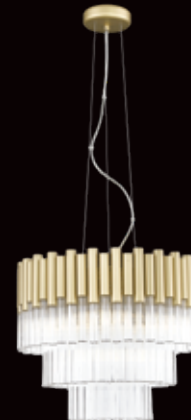

BELLO NEW
SP225E14
WATT - 5xMAX 40W E14
NON-DIMMABLE
CASE LOT - 1
DIMENSION Φ hi40*155.5 CM
NO. OF BOXES - 1
M.R.P. : 31990