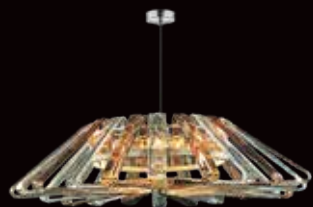

TUSARA

CG18018
WATT - 18 x 2.5W LED - DIMMABLE
LAMP BASE - G9
CASE LOT - 1
NO. OF BOXES - 1
M.R.P.: 4,29,900.00
Matching Wall Light - WL3002

10 YEARS' WARRANTY

GLICINA ^{NEW}

CG40W18HG9
WATT - 18 x 40W
LAMP BASE - G9
CASE LOT - 1
NO. OF BOXES - 1
M.R.P.: 6,99,900.00